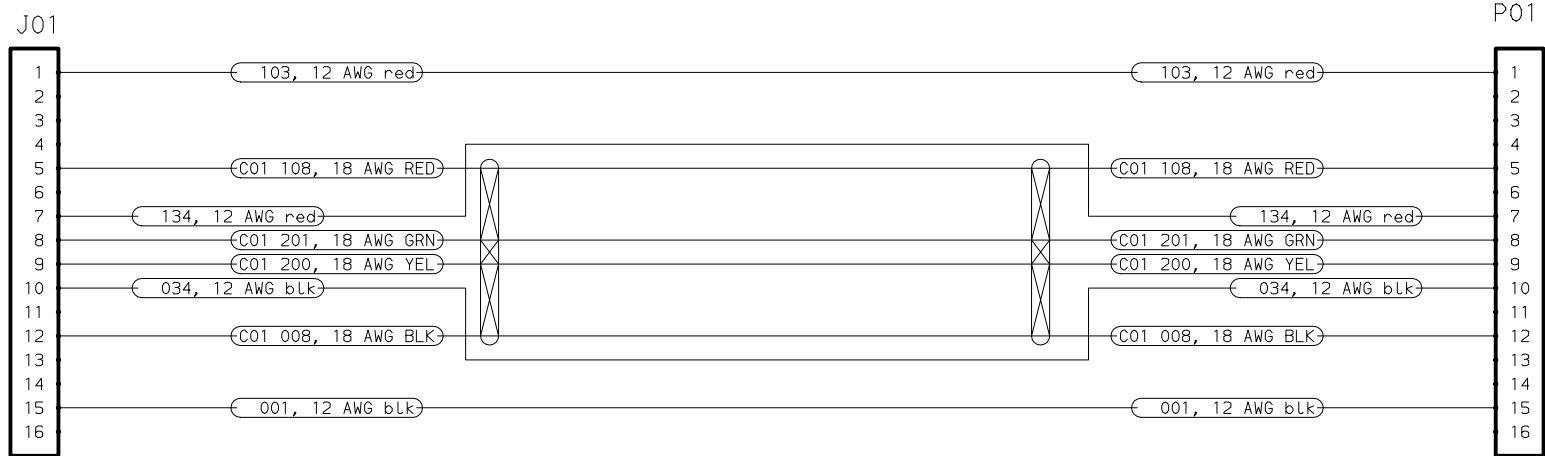

2002333-16

2002334-16

Line No.	CIRCUIT	SIGNAL	WIRE	COLOR	GAUGE
1	001	BATTERY (-)	4000284-0 blk	blk	12
2	008	CAN GROUND	18_AWG_BLK BLK	BLK	18
3	034	BATTERY (-)	4000284-0 blk	blk	12
4	103	BATTERY (+)	4000284-2 red	red	12
5	108	CAN POWER	18_AWG_RED RED	RED	18
6	134	BATTERY (+)	4000284-2 red	red	12
7	200	CAN HIGH	18_AWG_YEL YEL	YEL	18
8	201	CAN LOW	18_AWG_GRN GRN	GRN	18

***	***		
***	***		
***	***		
***	***	2202 SOUTH RIVERSIDE DR. AMES, IA 50010	
***	***	FORMAT: SIZE B - 11" X 17"	
***	***	SEE PART DRAWING FOR OFFICIAL REVISION HISTORY	
***	***	PART NOUN - DESCRIPTION:	
***	***	CAN BUS POWER EXTENSION	
1	9-29-10		
REV	DATE	PART NO: 4000724	REV: 1