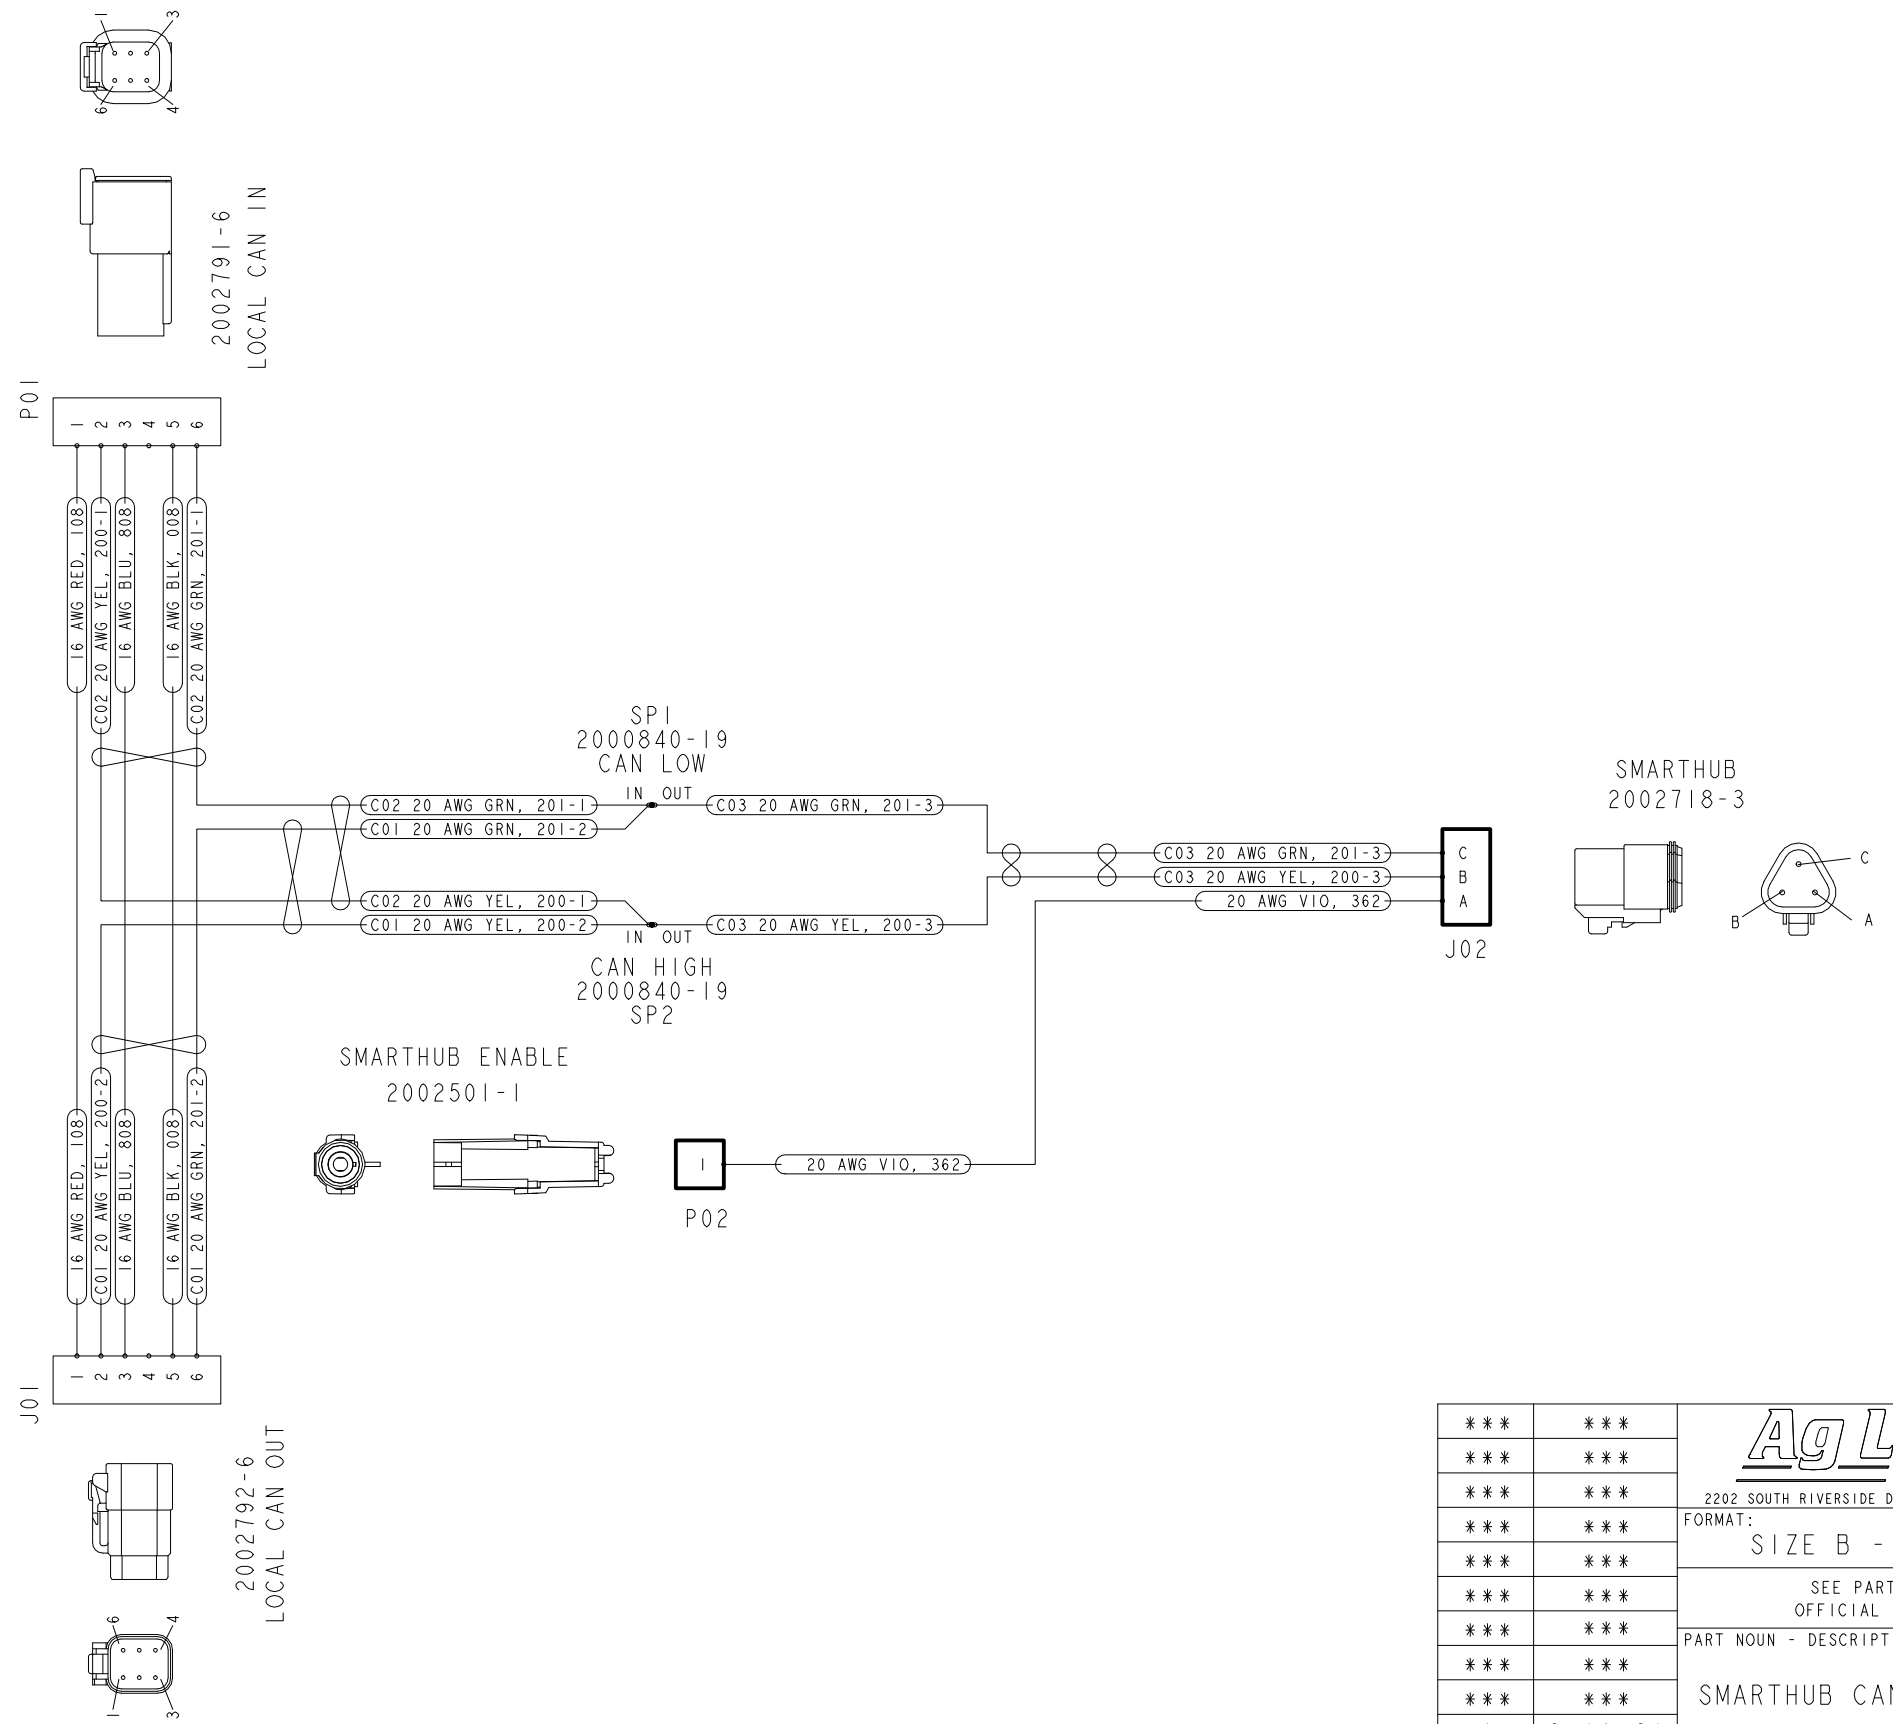

Line No.	CIRCUIT	SIGNAL	WIRE	COLOR	GAUGE
1	008	LOCAL CAN GROUND	2000966-0	BLK	16
2	108	LOCAL CAN POWER	2000966-2	RED	16
3	200-1	LOCAL CAN HIGH	20_AWG_YEL	YEL	20
4	200-2	LOCAL CAN HIGH	20_AWG_YEL	YEL	20
5	200-3	LOCAL CAN HIGH	20_AWG_YEL	YEL	20
6	201-1	LOCAL CAN LOW	20_AWG_GRN	GRN	20
7	201-2	LOCAL CAN LOW	20_AWG_GRN	GRN	20
8	201-3	LOCAL CAN LOW	20_AWG_GRN	GRN	20
9	362	SMARTHUB ENABLE	2000968-7	VIO	20
10	808	INDEX	2000966-6	BLU	16

***	***	<b>Ag Leader®</b> Technology
***	***	
***	***	2202 SOUTH RIVERSIDE DR. AMES, IA 50010
***	***	FORMAT: SIZE B - 11" X 17"
***	***	SEE PART DRAWING FOR OFFICIAL REVISION HISTORY
***	***	PART NOUN - DESCRIPTION: SMARTHUB CAN STUB
1	2-10-21	
REV	DATE	PART NO: 4006681
		REV: 1